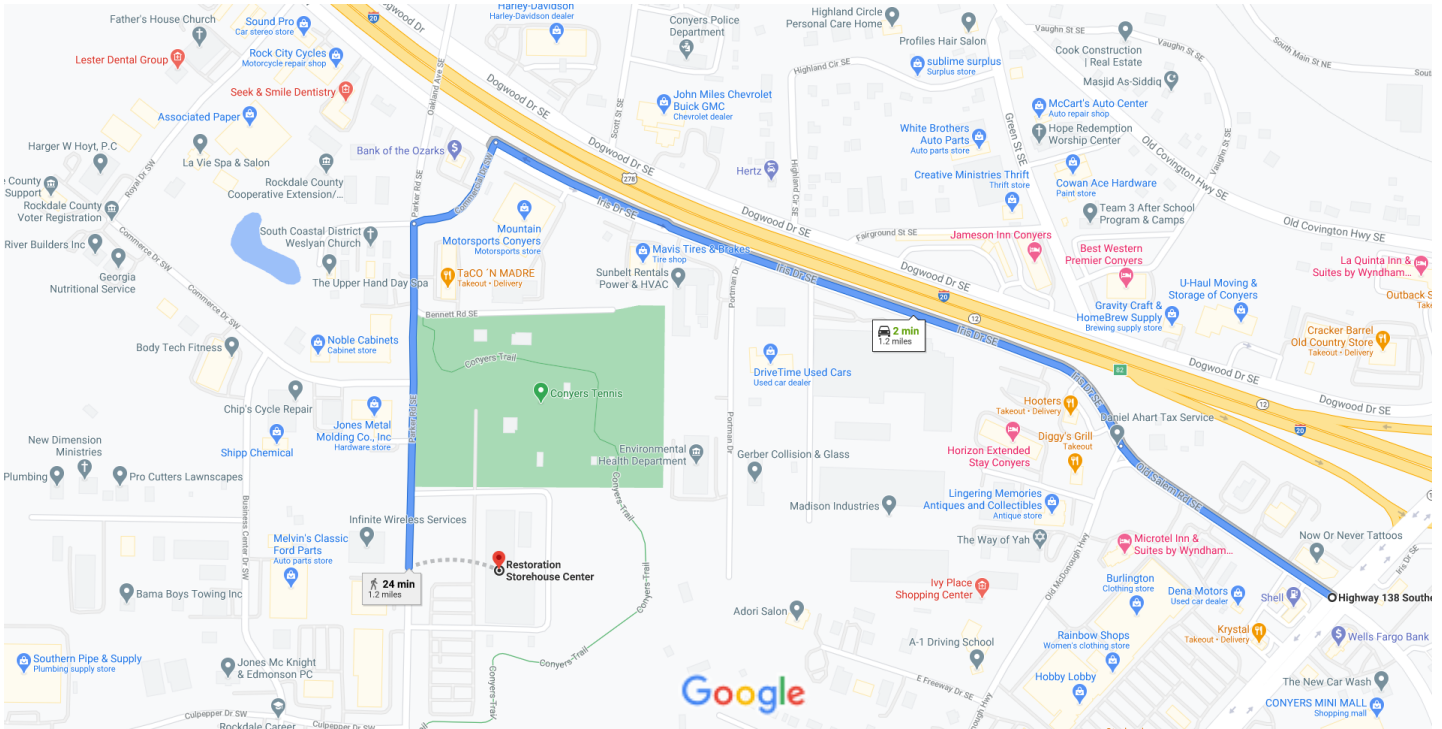

# Hwy 138 SE, Conyers, GA to Restoration Storehouse Center

Drive 1.2 miles, 2 min

Map data ©2020 200 ft

## Hwy 138 SE

Georgia

- ↑ 1. Head northwest on Old Salem Rd SE  
\_\_\_\_\_ 0.2 mi
- ↑ 2. Continue onto Iris Dr SE  
\_\_\_\_\_ 0.6 mi
- ↶ 3. Turn left onto Commercial Dr SW  
\_\_\_\_\_ 0.1 mi
- ↶ 4. Turn left onto Parker Rd SE  
\_\_\_\_\_ 0.3 mi

## Restoration Storehouse Center

1400 Parker Rd SE, Conyers, GA 30094

These directions are for planning purposes only. You may find that construction projects, traffic, weather, or other events may cause conditions to differ from the map results, and you should plan your route accordingly. You must obey all signs or notices regarding your route.