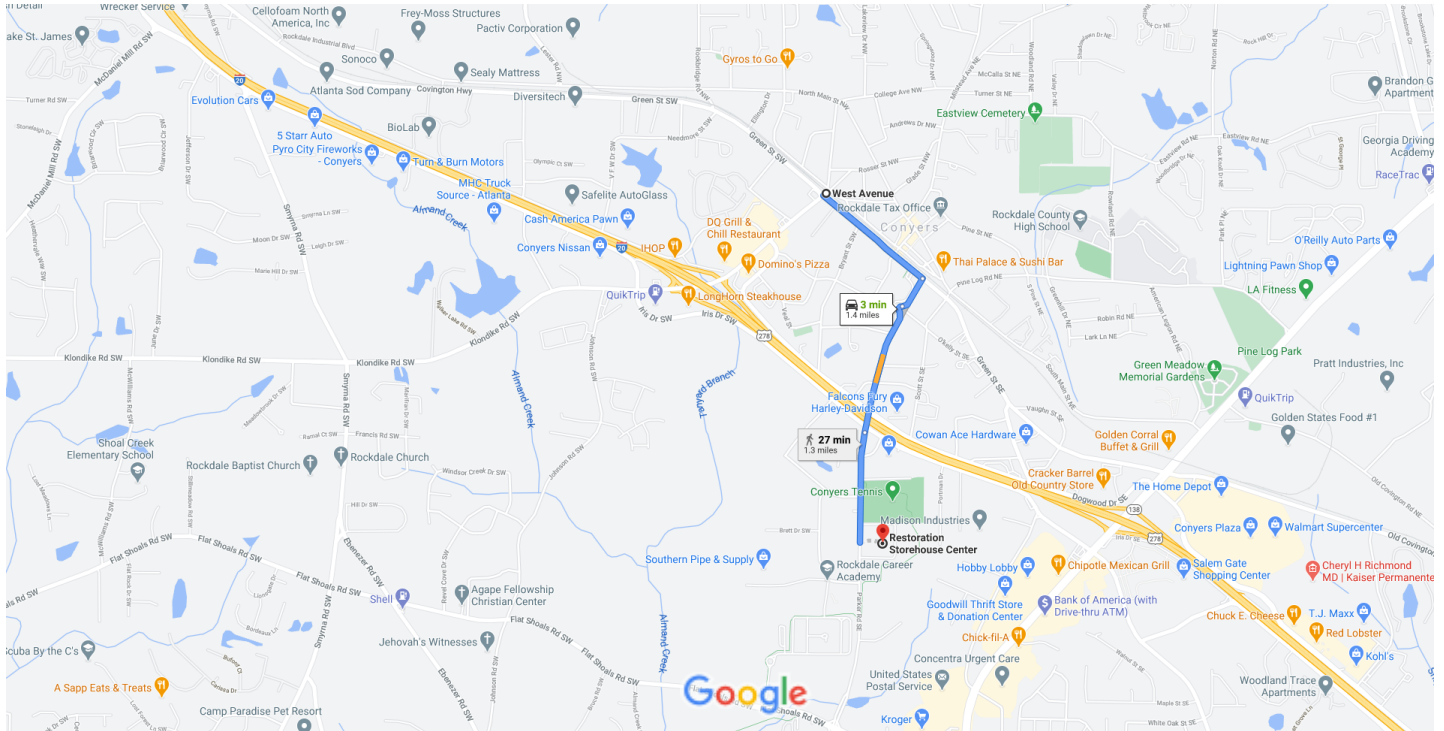

# West Ave, Conyers, GA 30012 to Restoration Storehouse Center

Drive 1.4 miles, 3 min

Map data ©2020 1000 ft

## West Ave

Conyers, GA 30012

- ↑ 1. Head southwest on West Ave toward Green St SW  
62 ft
- ↶ 2. Turn left at the 1st cross street onto Green St SW  
0.4 mi
- ↷ 3. Turn right onto Oakland Ave SE  
0.1 mi
- 📍 4. At the traffic circle, take the 2nd exit and stay on Oakland Ave SE  
0.4 mi
- ↑ 5. Continue onto Parker Rd SE  
0.4 mi

## Restoration Storehouse Center

1400 Parker Rd SE, Conyers, GA 30094

These directions are for planning purposes only. You may find that construction projects, traffic, weather, or other events may cause conditions to differ from the map results, and you should plan your route accordingly. You must obey all signs or notices regarding your route.